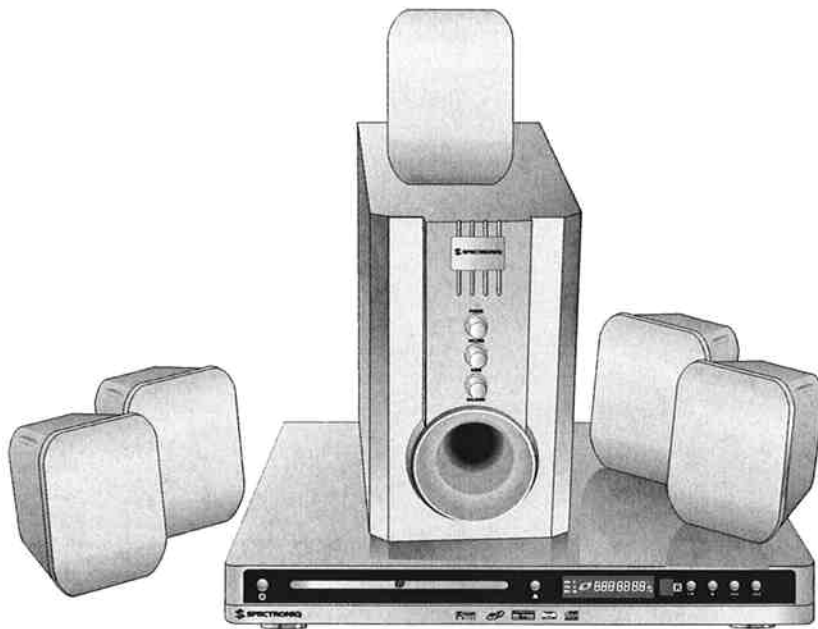

Home Theater System

User's Manual